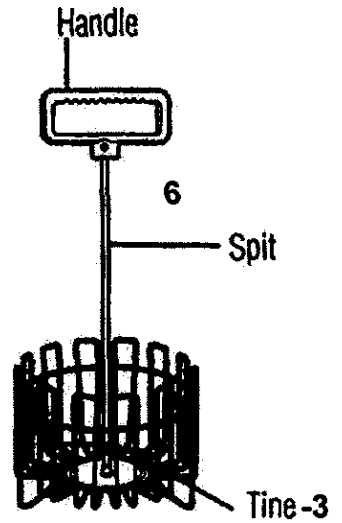

ROTISSERIE

4- Door

7- Cooking Basket

5- Non Stick Drip Pan

8 & 9 - Two Hour Timer